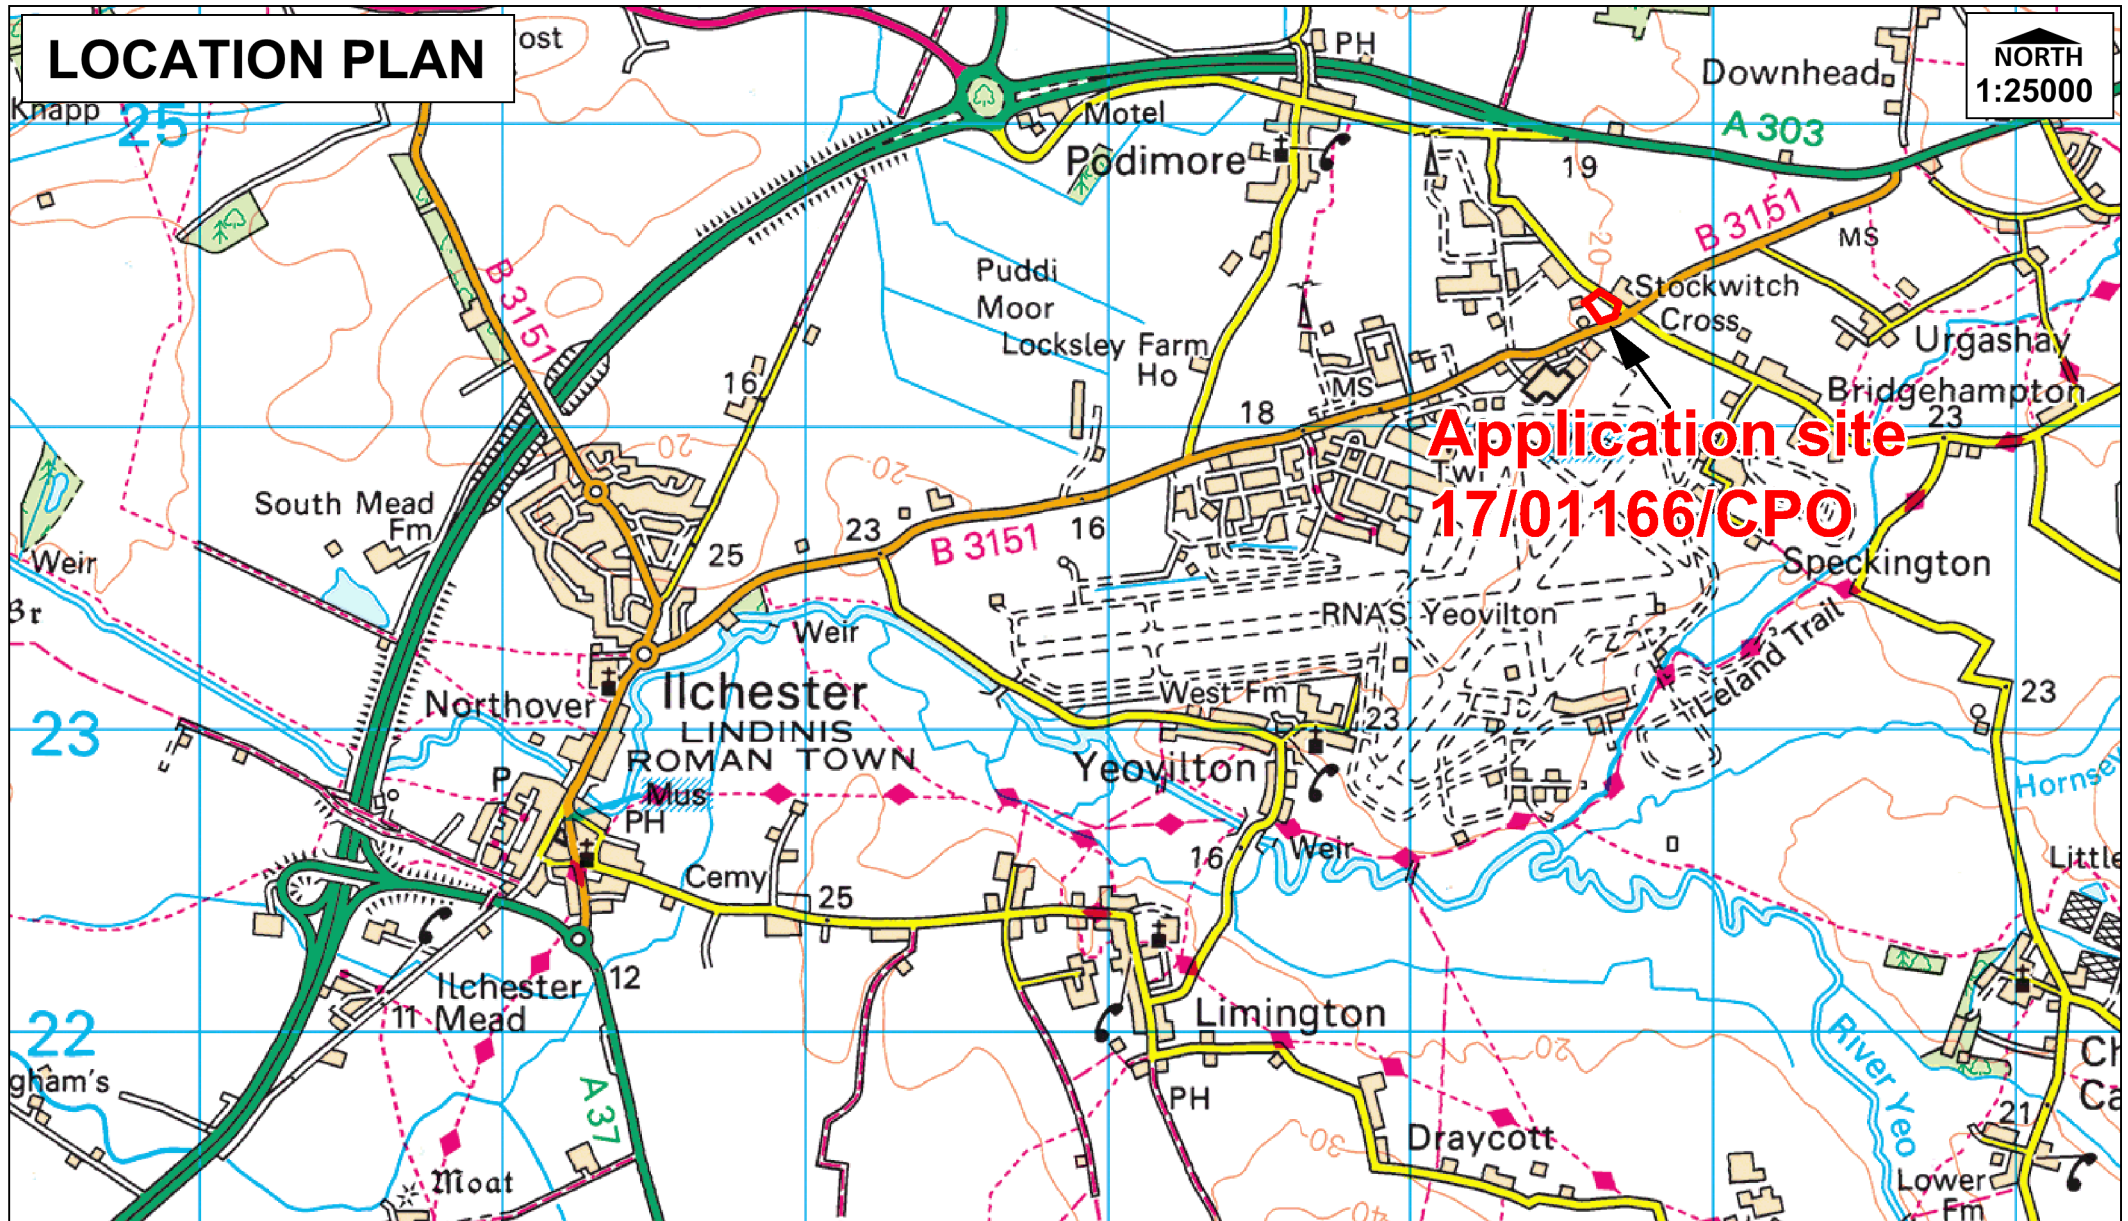

LOCATION PLAN

NORTH
1:25000

Philip Higginbottom
 Service Manager
 Planning Control, Enforcement and Compliance
 Community & Environmental Services
 Somerset County Council
 County Hall TAUNTON TA1 4DY

© Reproduced from Ordnance Survey Mapping with the permission of the Controller of Her Majesty's Stationery Office Crown Copyright. Unauthorised reproduction infringes Crown Copyright and May lead to prosecution or Civil Proceedings. Licence Number: 100038382 (2011) ©

Site Name:
 R.N.A.S. Yeovilton

Planning Control
 Drawn by: **P Silvers**

Dated: **14 August 2018**